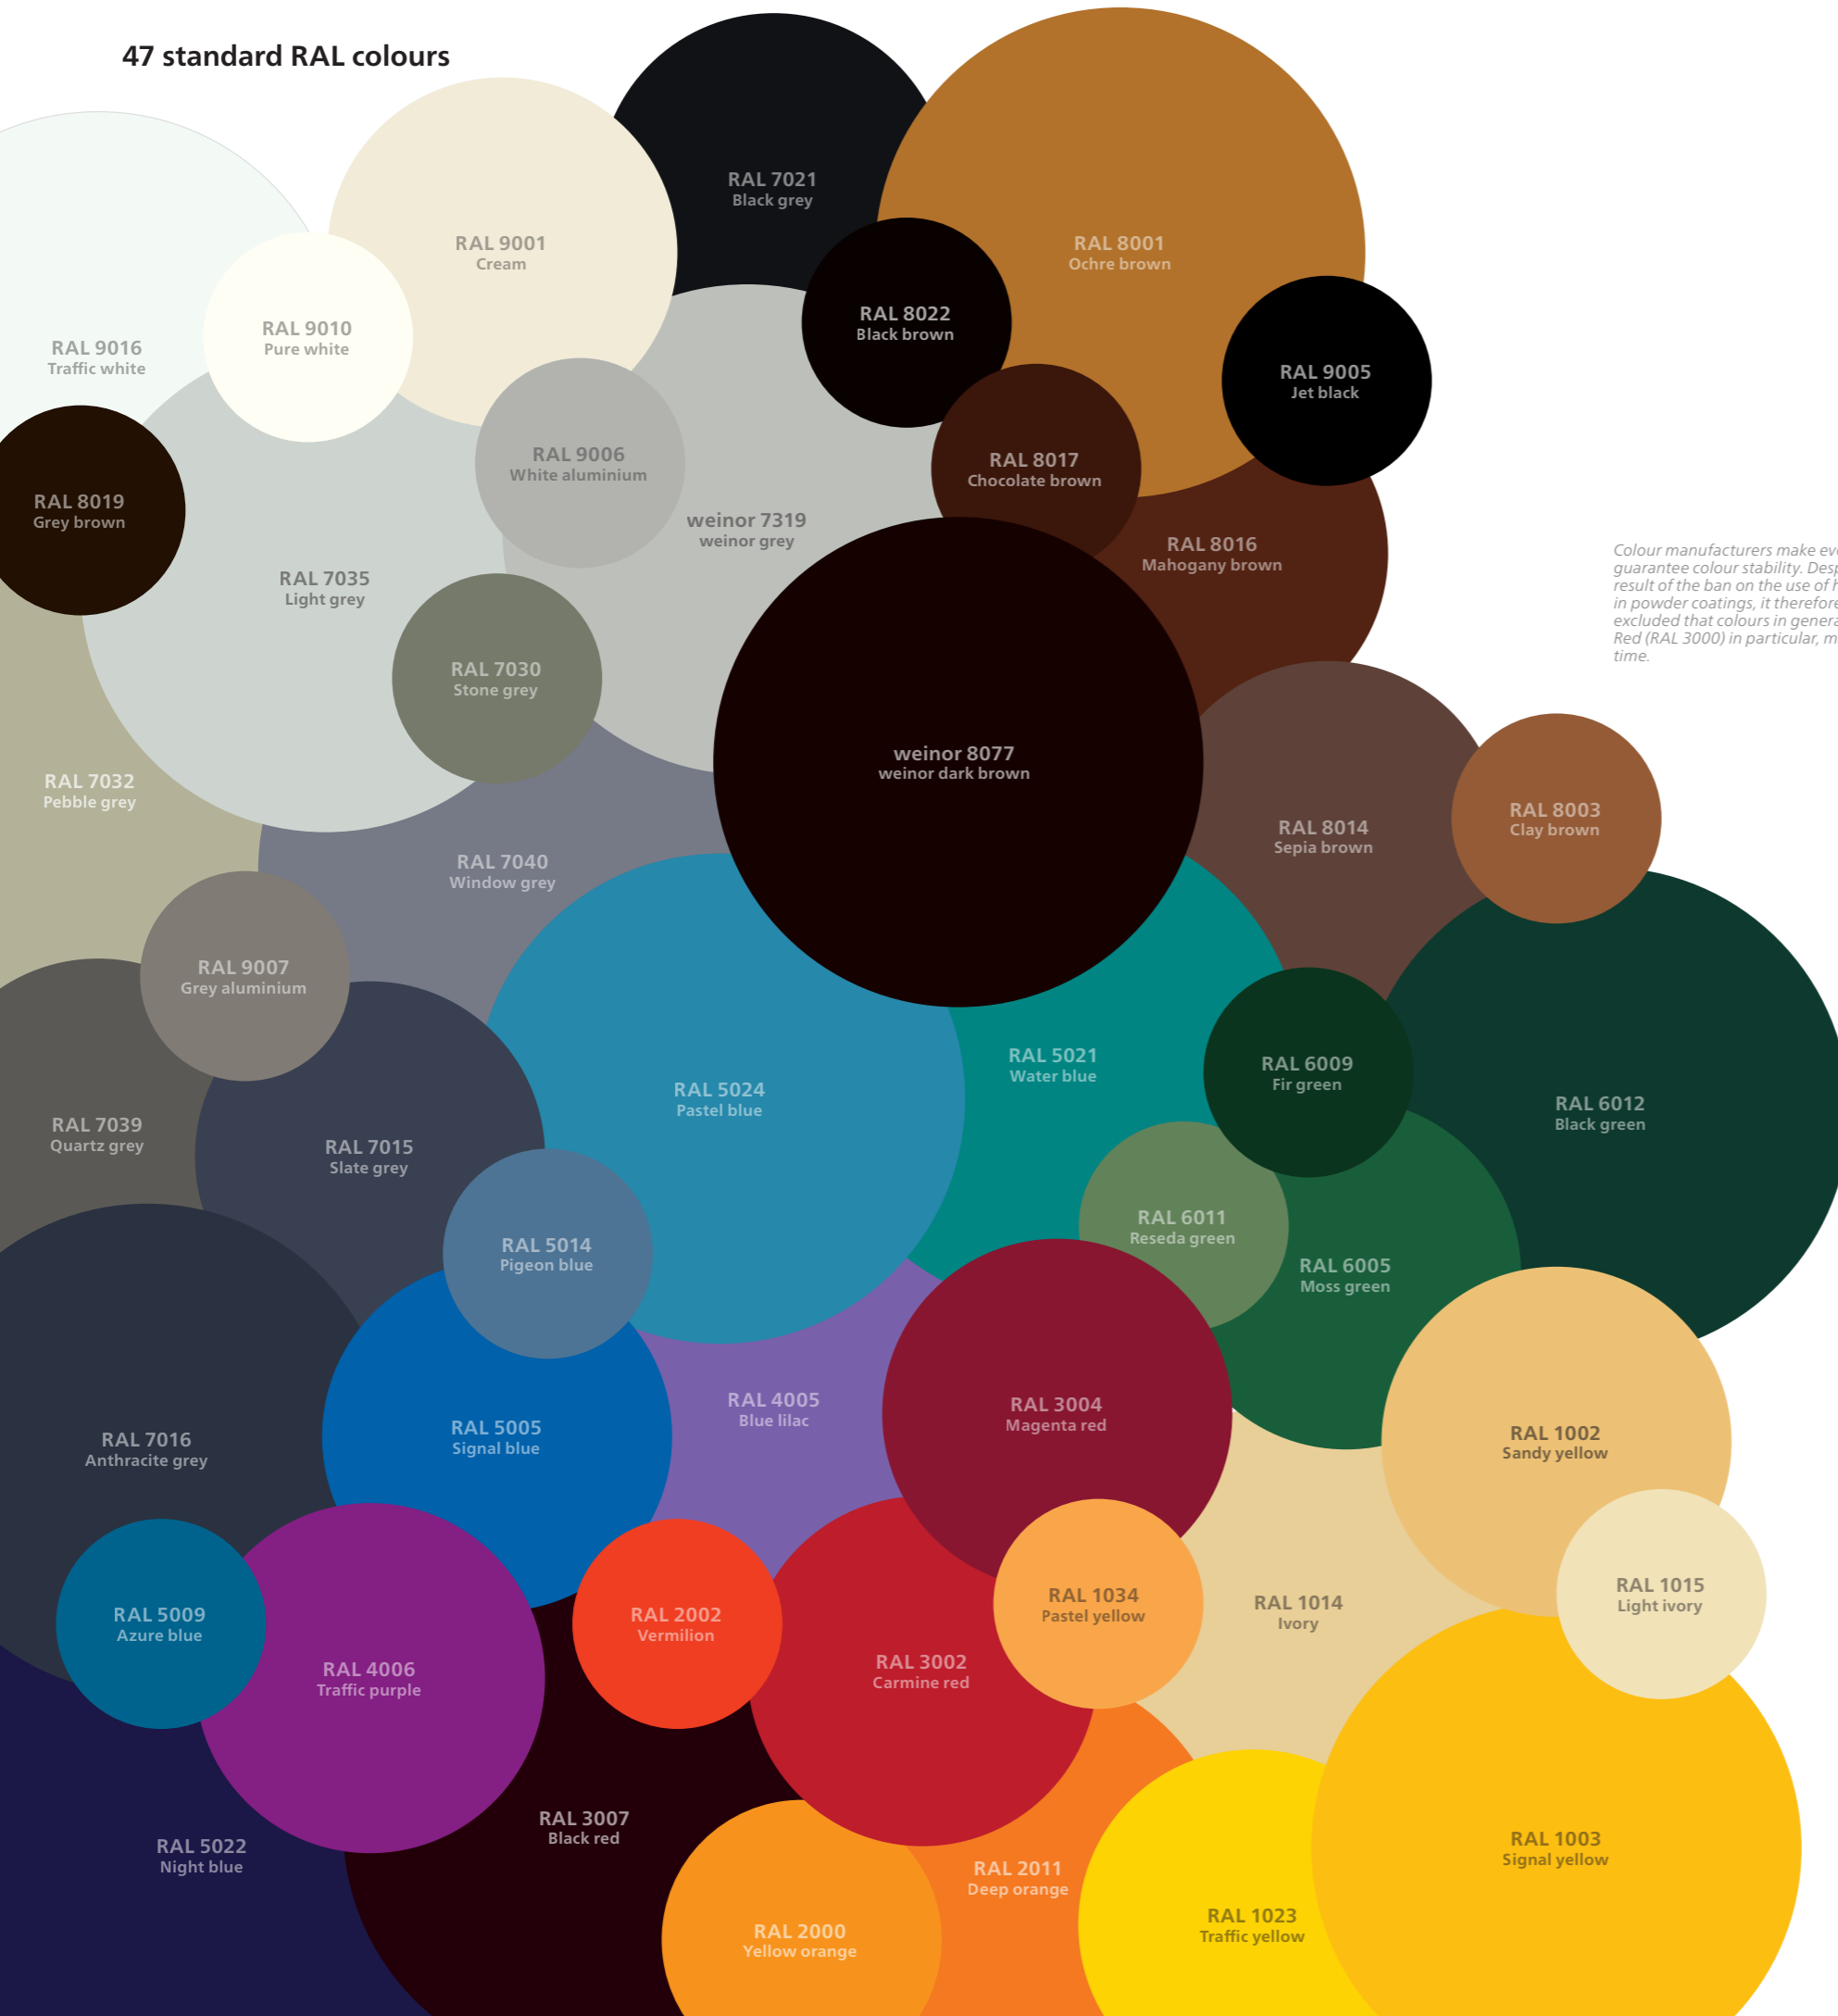

47 standard RAL colours