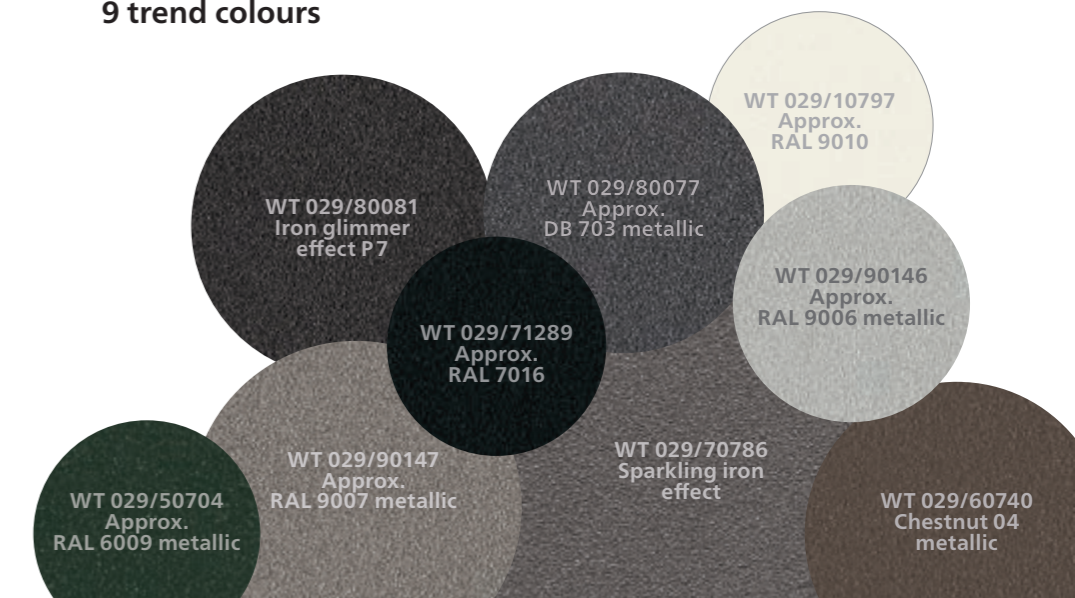

9 trend colours