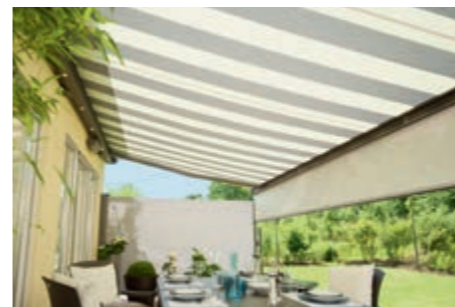

Accessories and control – Comfort and security

Valance Plus – the privacy and sun protection screen

With the Valance Plus, you get to choose the fabric pattern for your main awning. If you want to be able to see out at the same time, the fabrics of the screens by weinor® collection are the best choice.