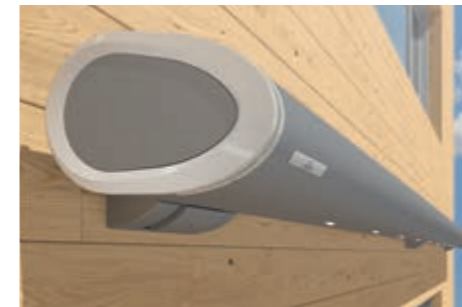

Semina Life/LED – Highlights and features

Youthful design with state-of-the-art technology

The Semina Life cassette protects the awning against the weather. The beautifully shaped stainless steel look headplate rings perfectly round off your customised combination of frame colour and fabric pattern.

- modern, clear design
- innovative closing of the awning causing practically no wear at all